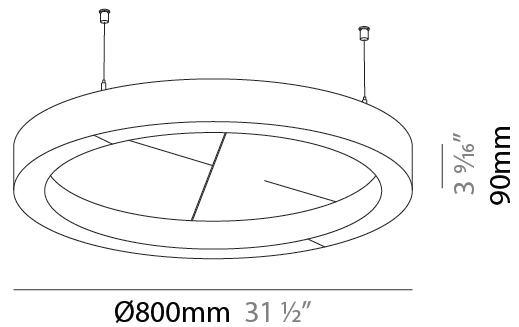

GENERAL

Series: Glorious Slim Acoustic
Brand: Prolight
Division: Architectural
Mounting Type: Suspension
Mounting Location: Ceiling
Subcategory: Acoustic

PHYSICAL

Shape: Round
Length (mm): 800
Length (in): 31 1/2
Width (mm): 90
Width (in): 3 9/16
Light Distribution: Direct / Indirect
Weight (kg): 9.026
Weight (lbs): 19.90

Diffuser: [PMMA - Opal / Micro-Prism](#)
Fixture Finish: [SSR / BKV / CWI / CRY / HAB / UFT / ITA / RUA / FTG / MYG / LOD / PUS / FRO / FUP / KIA / POP / BLS / SPG / MEY / GOH / GUM / CHC / COM / ABZ / JAG / OBR / MOS / ROR](#)

Accent Finish: [ANC / ASH / BNA / BTC / BZE / CEL / EGG / EVG / FOG / FOS / FST / FUA / IRI / IRO / KHA / LIC / LIM / MER / MSN / MUS / ONX / PEA / PLU / POL / PPY / RAY / ROY / RST / STE / SWD / TAN / TAU](#)
Fixture Material: Aluminum

Cable Details: [2 000mm / 78 3/4" or 6 000mm / 236 1/4" Transparent Cable](#)

ELECTRICAL

Lamp Type: LED (Zhaga Standard)
Input Wattage (W): 77
Total Output Wattage (W): 70
Dimming: [Non-Dimmable](#)
Driver Included: Yes
Driver Location: Integrated
Driver Type: Constant Current - Universal
Driver Class: Class 2
Input Voltage (V): 120 - 277

LED

Color Temperature (°K): [2700 / 3000 / 3500 / 4000](#)
Max. Delivered Lumen (lm): Max 9579
Nominal Lumen (lm): Max 12223
CRI: >90 CRI
Lamp Life (hrs): 50000

OPTICAL

RATINGS AND CERTIFICATIONS

Certified By: CSA Certified to UL and CSA Standards
IP rating: IP20