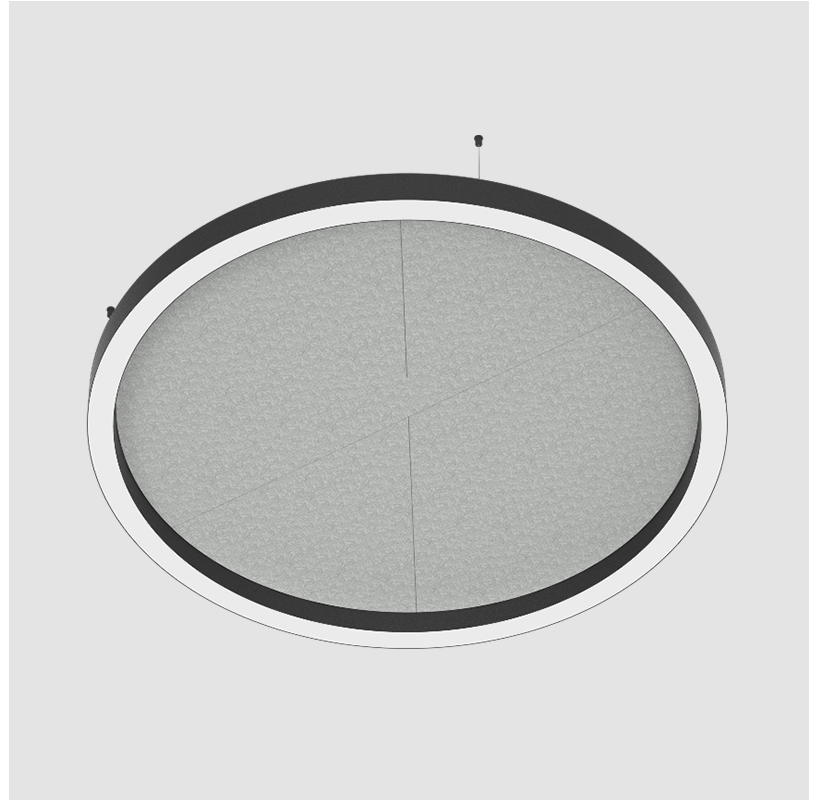

GENERAL

Series: Glorious Slim Acoustic
Brand: Prolight
Division: Architectural
Mounting Type: Suspension
Mounting Location: Ceiling
Subcategory: Acoustic

PHYSICAL

Shape: Round
Length (mm): 1550
Length (in): 61
Width (mm): 90
Width (in): 3 9/16
Light Distribution: Direct / Indirect
Diffuser: PMMA - Opal / Micro-Prism
Fixture Finish: SSR / BKV / CWI / CRY / HAB / UFT / ITA / RUA / FTG / MYG / LOD / PUS / FRO / FUP / KIA / POP / BLS / SPG / MEY / GOH / GUM / CHC / COM / ABZ / JAG / OBR / MOS / ROR

Accent Finish: ANC / ASH / BNA / BTC / BZE / CEL / EGG / EVG / FOG / FOS / FST / FUA / IRI / IRO / KHA / LIC / LIM / MER / MSN / MUS / ONX / PEA / PLU / POL / PPY / RAY / ROY / RST / STE / SWD / TAN / TAU

Fixture Material: Aluminum
Cable Details: 2 000mm / 78 3/4" or 6 000mm / 236 1/4" Transparent Cable

ELECTRICAL

Lamp Type: LED (Zhaga Standard)
Input Wattage (W): 154
Total Output Wattage (W): 141.8
Dimming: Non-Dimmable
Driver Included: Yes
Driver Location: Integrated
Driver Type: Constant Current - Universal
Driver Class: Class 2
Input Voltage (V): 120 - 277

LED

Color Temperature (°K): 2700 / 3000 / 3500 / 4000
Max. Delivered Lumen (lm): Max 19158
Nominal Lumen (lm): Max 24446
CRI: >90 CRI
Lamp Life (hrs): 50000

OPTICAL

RATINGS AND CERTIFICATIONS

Certified By: CSA Certified to UL and CSA Standards
IP rating: IP20