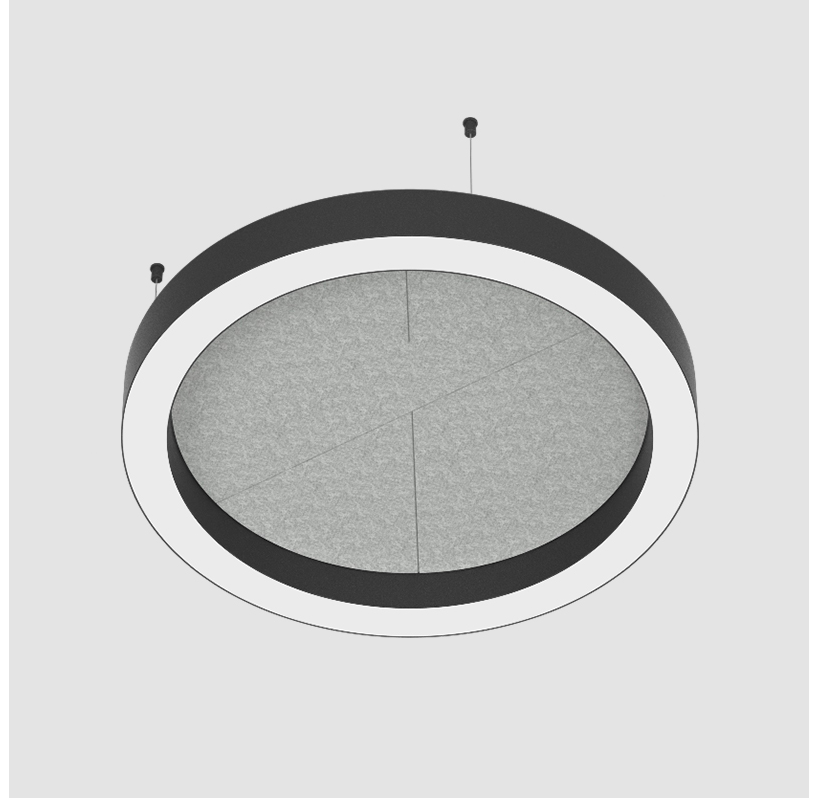

GENERAL

Series: Glorious Slim Acoustic
Brand: Prolight
Division: Architectural
Mounting Type: Suspension
Mounting Location: Ceiling
Subcategory: Acoustic

PHYSICAL

Shape: Round
Length (mm): 800
Length (in): 31 1/2
Width (mm): 90
Width (in): 3 9/16
Light Distribution: Direct / Indirect
Weight (kg): 9.026
Weight (lbs): 19.90

Diffuser: [PMMA - Opal / Micro-Prism](#)
Fixture Finish: [SSR / BKV / CWI / CRY / HAB / UFT / ITA / RUA / FTG / MYG / LOD / PUS / FRO / FUP / KIA / POP / BLS / SPG / MEY / GOH / GUM / CHC / COM / ABZ / JAG / OBR / MOS / ROR](#)

Accent Finish: [ANC / ASH / BNA / BTC / BZE / CEL / EGG / EVG / FOG / FOS / FST / FUA / IRI / IRO / KHA / LIC / LIM / MER / MSN / MUS / ONX / PEA / PLU / POL / PPY / RAY / ROY / RST / STE / SWD / TAN / TAU](#)
Fixture Material: Aluminum

Cable Details: [2 000mm / 78 3/4" or 6 000mm / 236 1/4" Transparent Cable](#)

ELECTRICAL

Lamp Type: LED (Zhaga Standard)
Input Wattage (W): 77
Total Output Wattage (W): 70
Dimming: [Non-Dimmable](#)
Driver Included: Yes
Driver Location: Integrated
Driver Type: Constant Current - Universal
Driver Class: Class 2
Input Voltage (V): 120 - 277

LED

Color Temperature (°K): [2700 / 3000 / 3500 / 4000](#)
Max. Delivered Lumen (lm): Max 9579
Nominal Lumen (lm): Max 12223
CRI: >90 CRI
Lamp Life (hrs): 50000

OPTICAL

RATINGS AND CERTIFICATIONS

Certified By: CSA Certified to UL and CSA Standards
IP rating: IP20